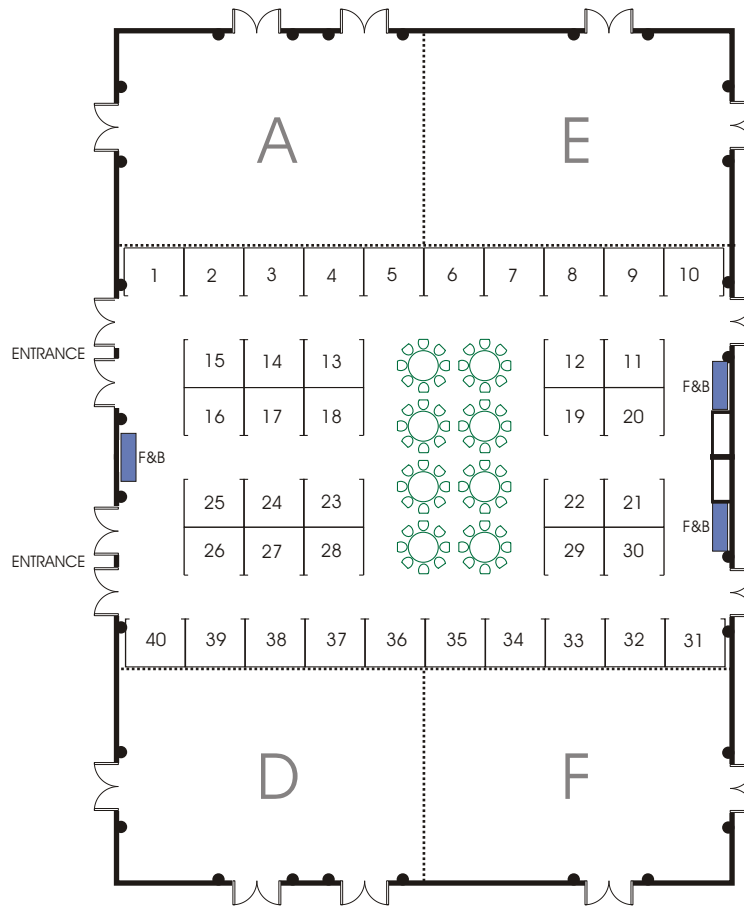

RENAISSANCE HARBORPLACE

Baltimore, Maryland

All Booths 10-ft Wide x 8-ft Deep

LEGEND:

 8'x30" Banquet Table

 5R/8 (8/64)

EVENT: Amer. Assn. of Airport Executives	Version: A2
EVENT DATE: August 9-11, 2009	Revised: 02-27-09
LOCATION: Maryland Ballroom - B&C	
SCALE: 1":32' BOOTHS: 8'x10'	